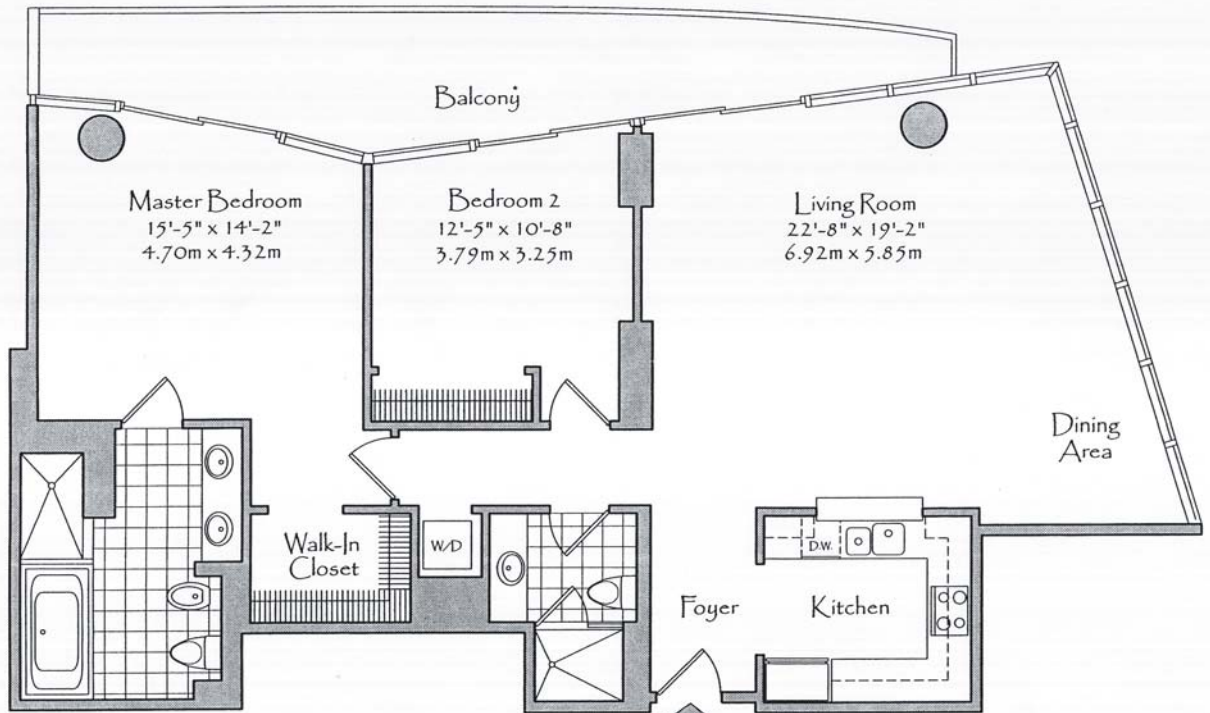

Setai Condominiums

THE SETAI

Residence 06

Floors 17-38
 2 Bedrooms, 2 Baths
 Balcony
 1,405 Square Feet
 130.52 Square Meters

*Balcony dimensions vary from floor to floor from 150 Square Feet to 265 Square Feet (13.93 Square Meters to 24.61 Square Meters).

All dimensions are approximate, and all floor plans and development plans are subject to change.