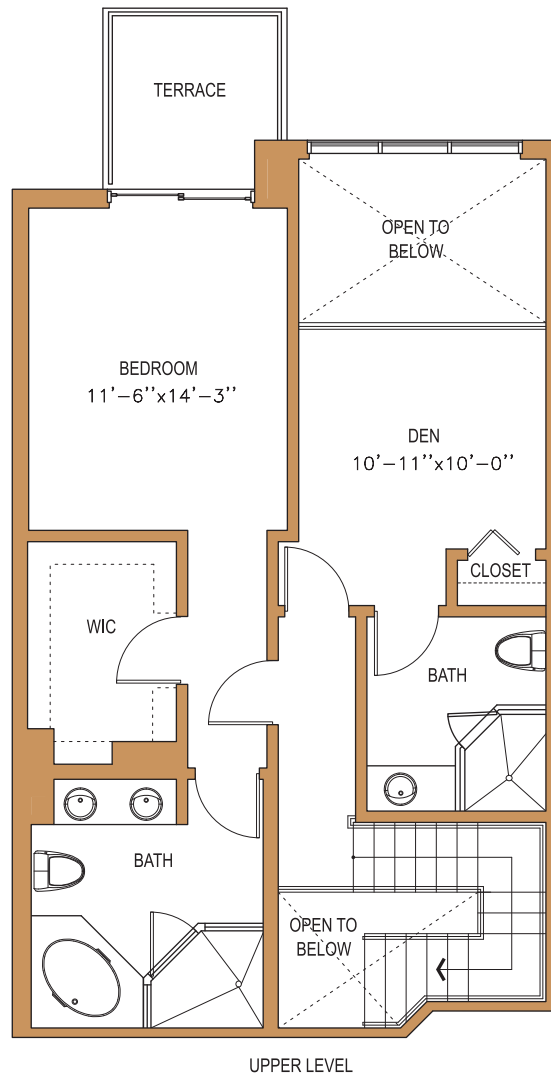

UNIT E-E5

1 BED/2.5 BATH
+ DEN

Living Area Sq. Ft. 1,658
Terrace Sq. Ft. 194

Square Footage shown is Architectural.

E-E5