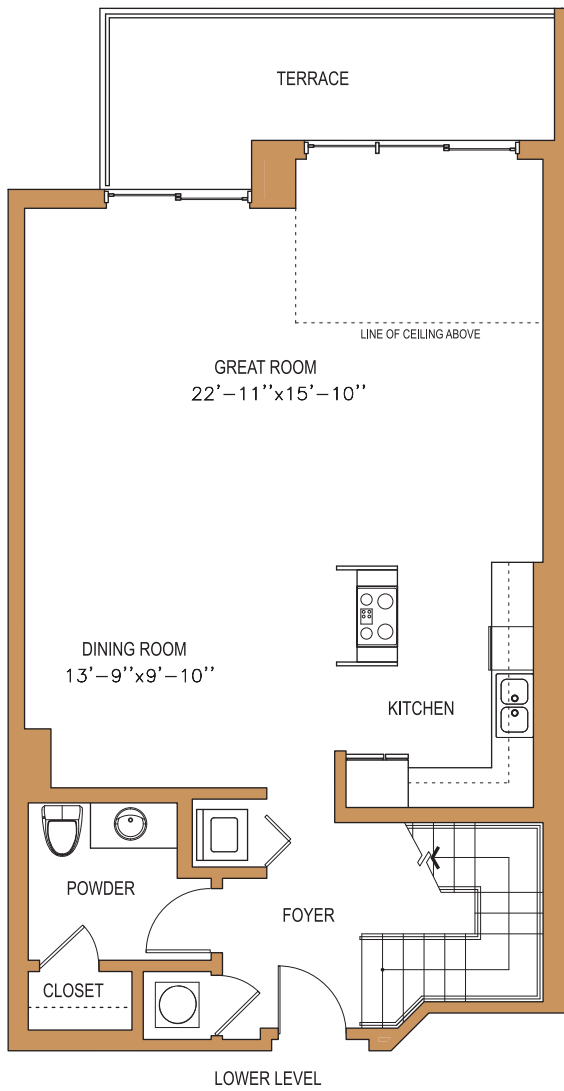

UNIT E-E5

1 BED/2.5 BATH
+ DEN

Living Area Sq. Ft. 1,658
Terrace Sq. Ft. 194

Square Footage shown is Architectural.

E-E5