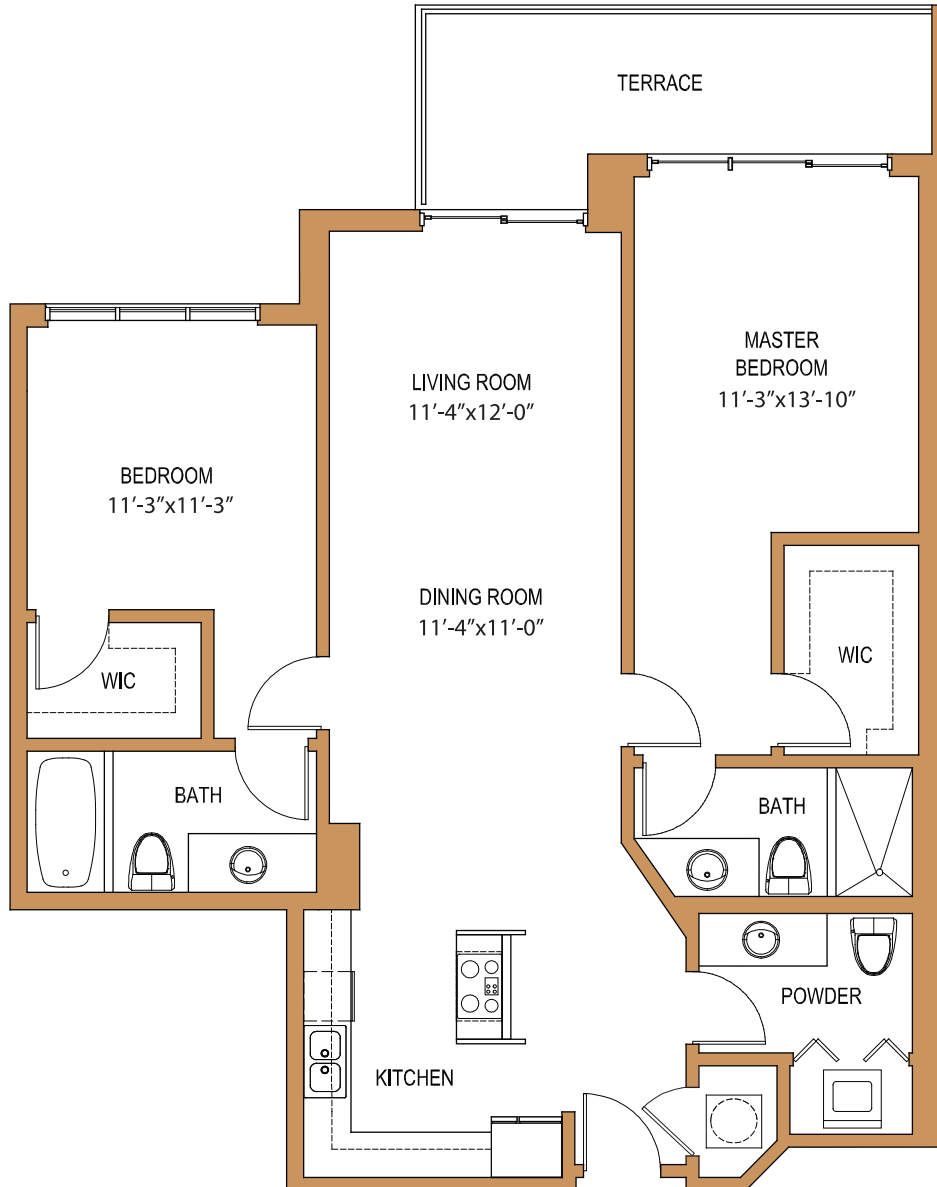

UNIT B2

2 BED/2.5 BATH

Living Area Sq. Ft. 1,222
 Terrace Sq. Ft. 132

Square Footage shown is Architectural.

B2