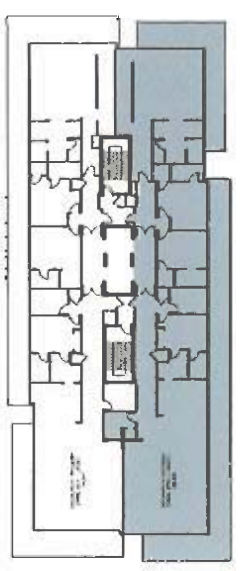

SOUTH TOWER - UNIT PH2

CARIBBEAN

4 BEDROOM + DEN / 4.5 BATH

TOTAL 3,910 sq.ft.

Features and Specifications subject to change without notice. The developer makes no representation or warranties regarding the accuracy and completion of the units contained in this promotional plan. They are only used for general information and are not intended to be used as a contract. The actual floor plan and specifications of the units are subject to the final approved plans and specifications of the developer.