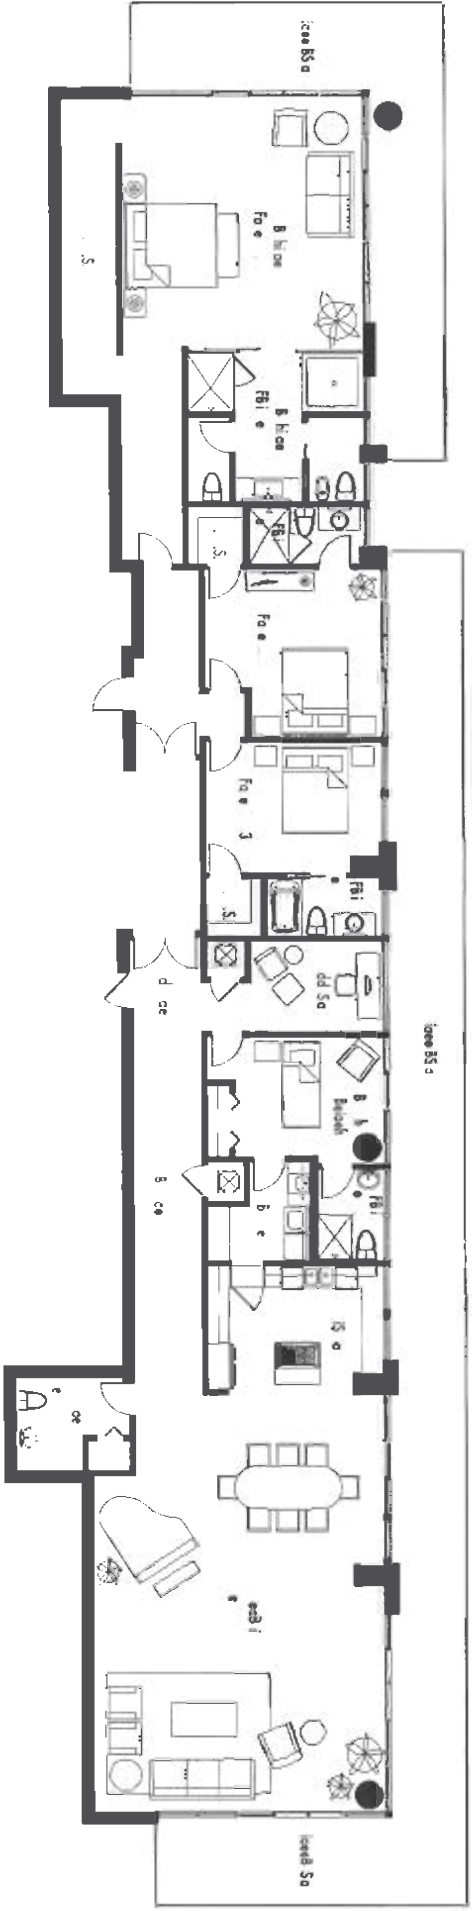

SOUTH TOWER - UNIT PH2

CARIBBEAN

4 BEDROOM + DEN / 4.5 BATH

TOTAL 3,910 sq.ft.

Features and Specifications subject to change without notice. The developer makes no representation or warranties regarding the accuracy and completion of the units contained in this promotional plan. They are only used for general information and are not intended to be used as a contract. The actual floor plan and specifications of the units are subject to the final approved plans and specifications of the developer.