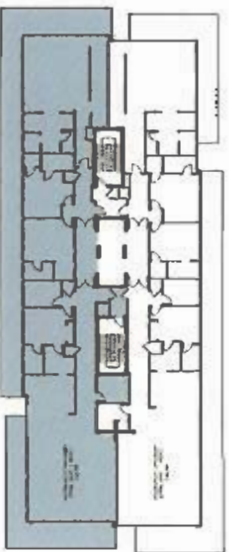

SOUTH TOWER - UNIT PH1

4 BEDROOM + DEN / 4.5 BATH

TOTAL 3,906 sq.ft.

5. Features and specifications subject to change without notice. The developer makes no representation or warranty regarding the actual size and dimensions of the unit, contents or fixtures. Buyer is advised to verify the floor plan dimensions prior to purchase and visit the unit and the building prior to the sale. The number of the actual levels and provisions of the developer of construction shall be determined by the actual dimensions of the unit.