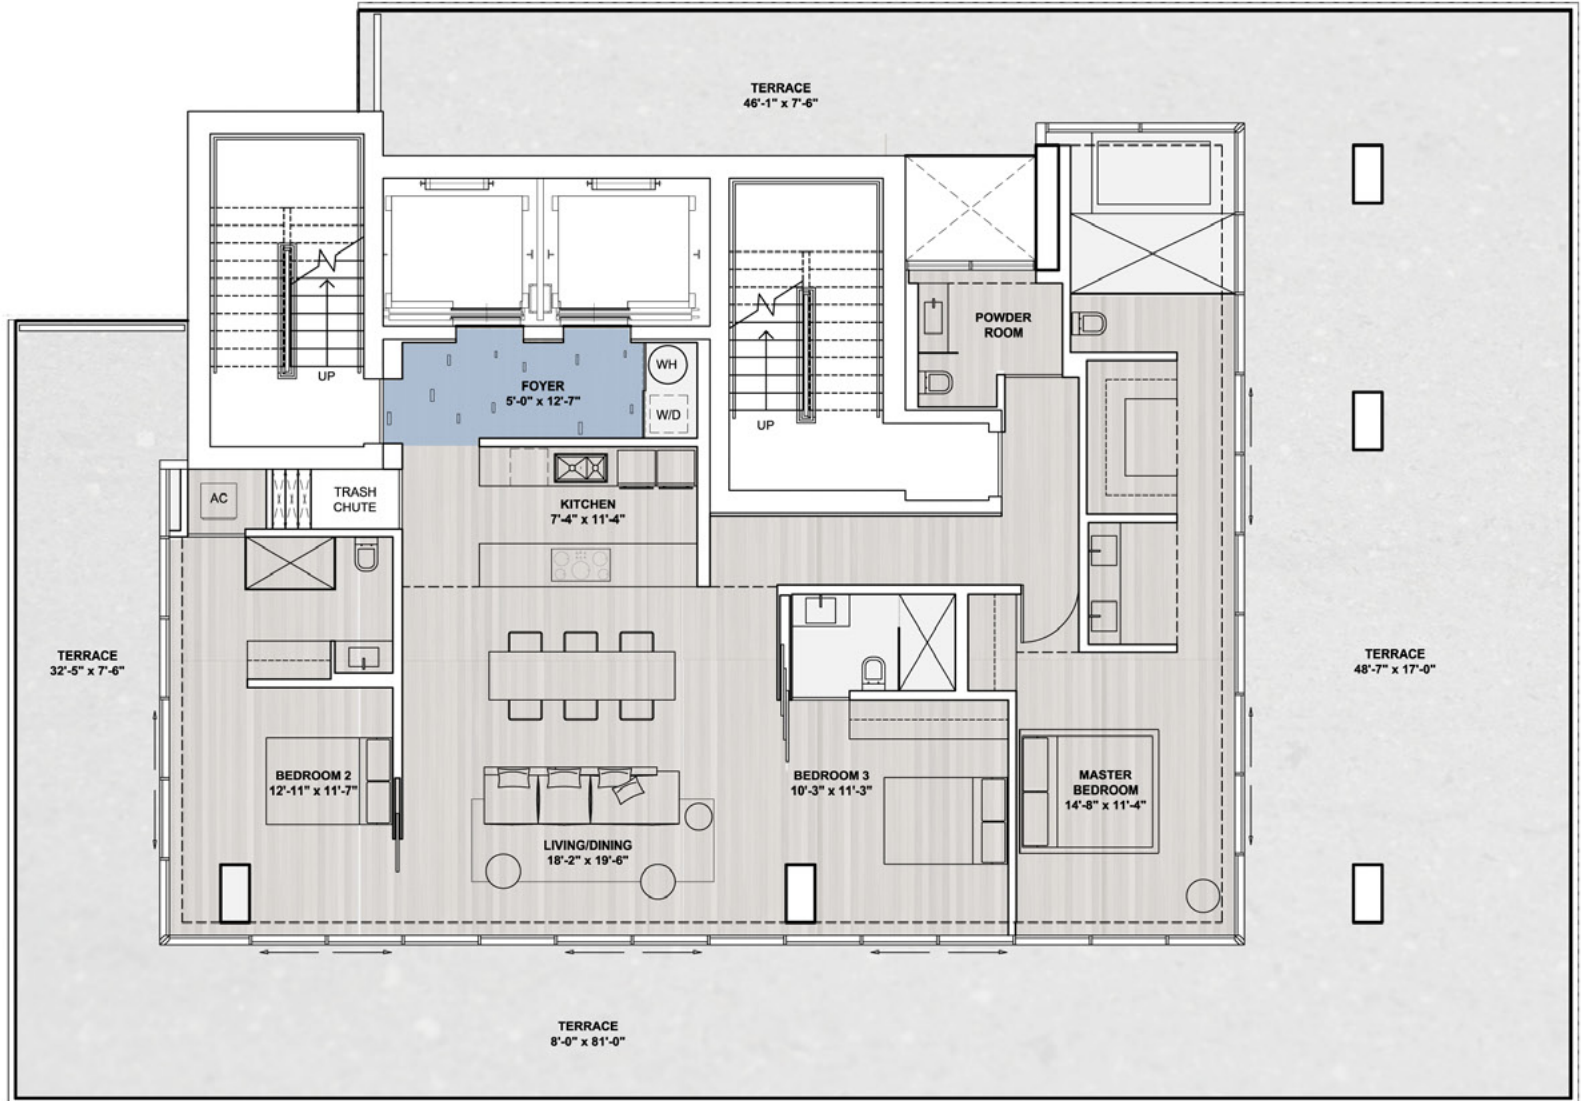

**Residence One**  
 Sixth / Seventh Floor  
 3 Bedroom

Total Areas	Sq. Ft
Internal	1,938
Terrace	2,039
<b>Total</b>	<b>3,977</b>

All plans and renderings are conceptual and are subject to change without notice.