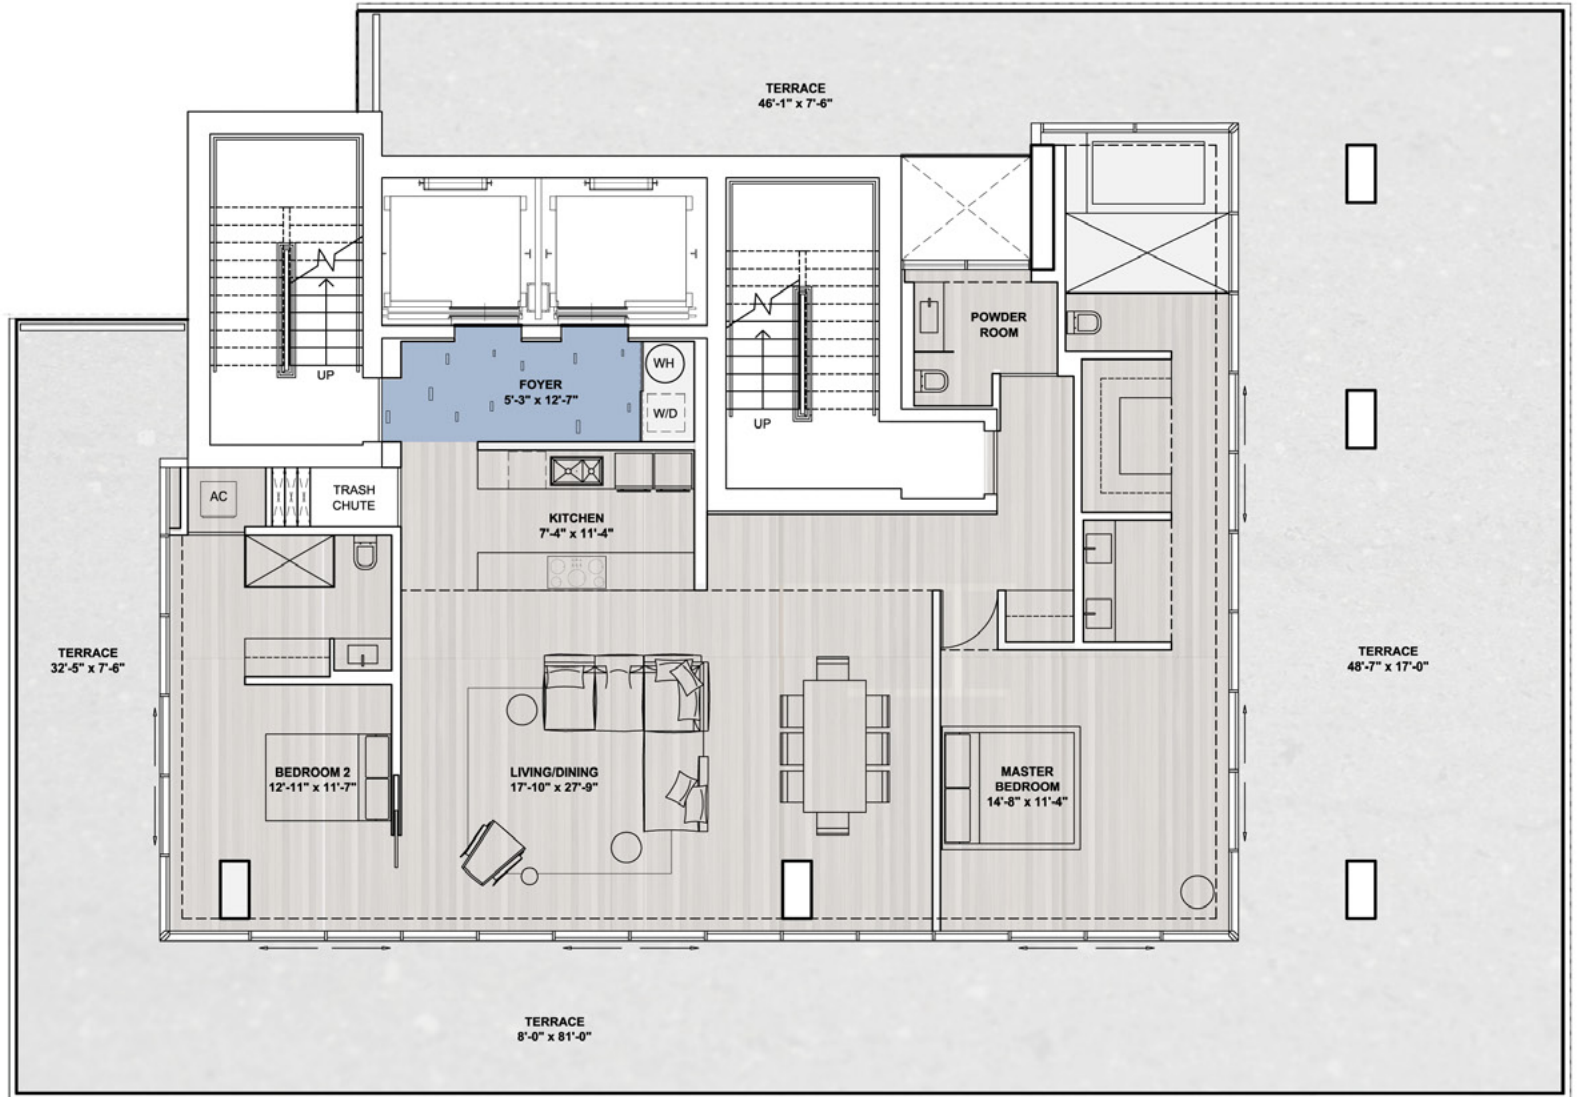

**Residence One**  
 Sixth / Seventh Floor  
 2 Bedroom

Total Areas	Sq. Ft
Internal	1,938
Terrace	2,039
<b>Total</b>	<b>3,977</b>

All plans and renderings are conceptual and are subject to change without notice.