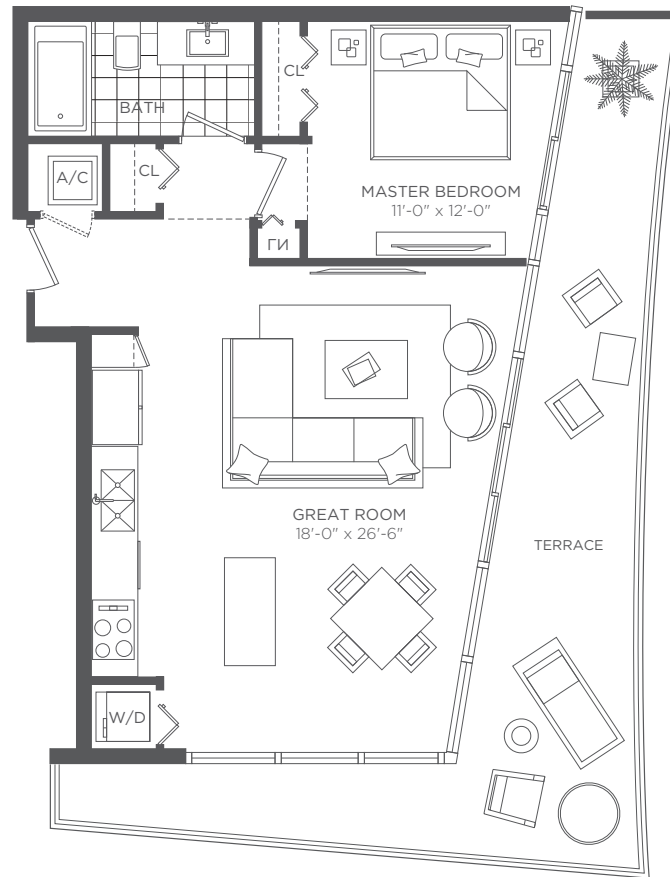

## RESIDENCE F5

1 BEDROOM 1 BATH

A/C INTERIOR AREA	730 SQ.FT.
TERRACE AREA	340 SQ.FT.
TOTAL RESIDENCE	1,070 SQ.FT.