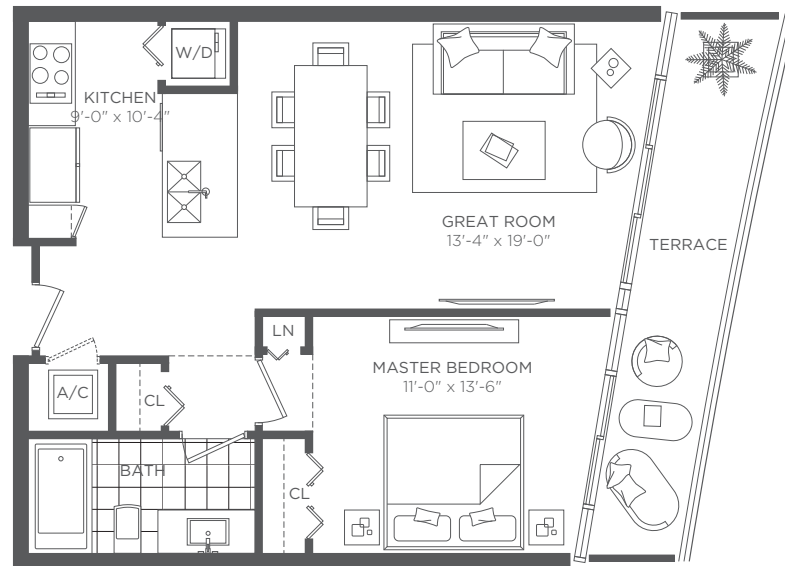

## RESIDENCE F4

1 BEDROOM 1 BATH

A/C INTERIOR AREA	705 SQ.FT.
TERRACE AREA	120 SQ.FT.
TOTAL RESIDENCE	825 SQ.FT.