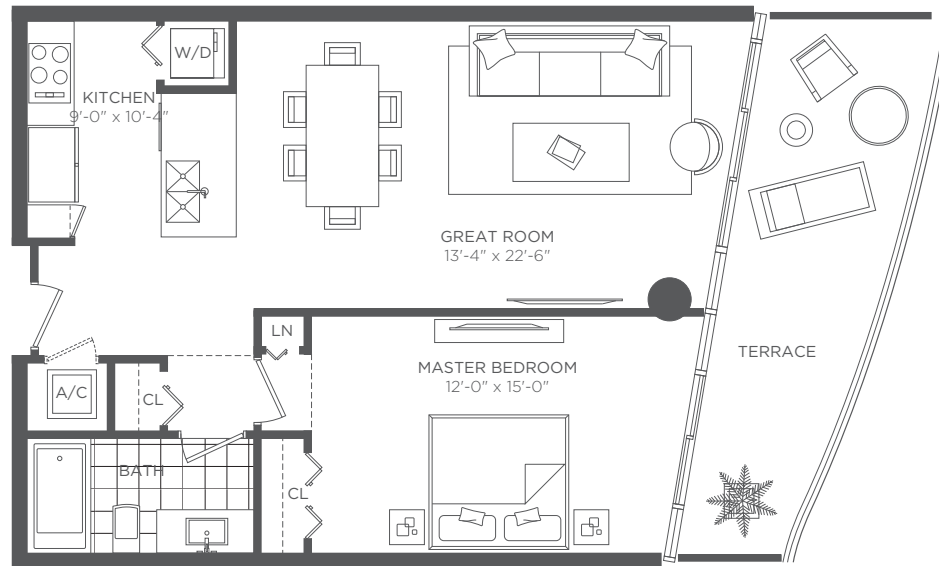

HYDE RESORT & RESIDENCES
HOLLYWOOD FLORIDA

RESIDENCE F3
1 BEDROOM 1 BATH

A/C INTERIOR AREA	800 SQ.FT.
TERRACE AREA	180 SQ.FT.
TOTAL RESIDENCE	980 SQ.FT.