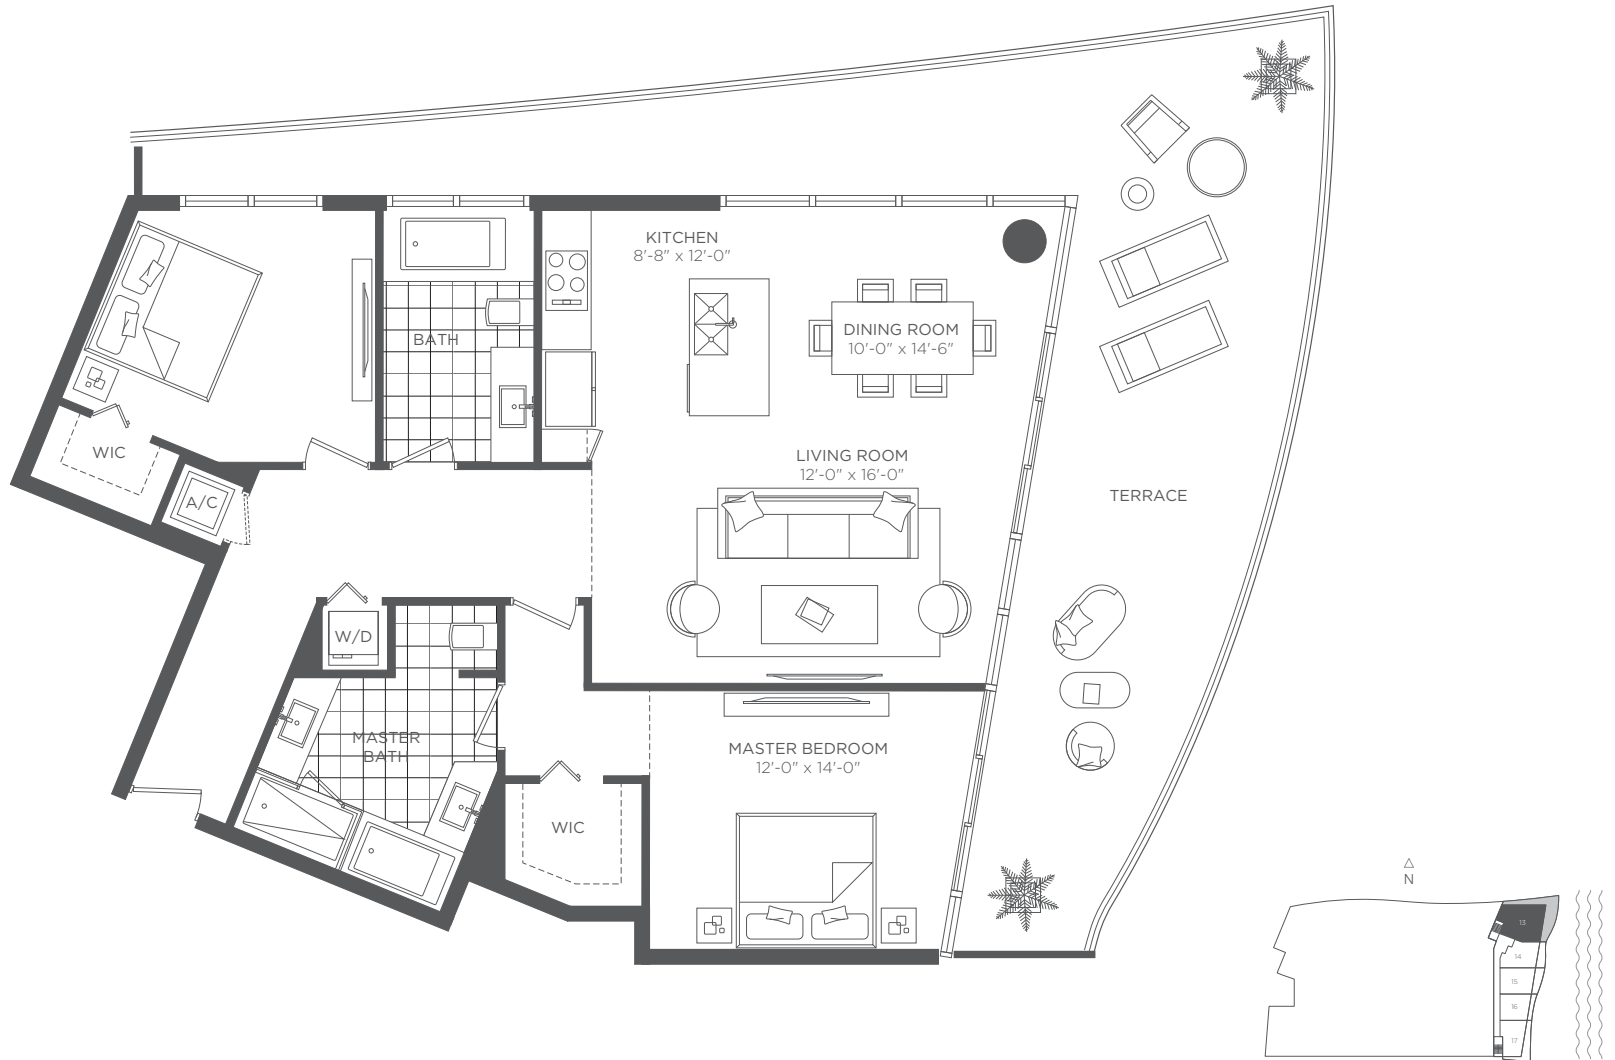

HYDE RESORT & RESIDENCES  
HOLLYWOOD FLORIDA

**RESIDENCE F1**  
2 BEDROOMS 2 BATHS

|                   |              |
|-------------------|--------------|
| A/C INTERIOR AREA | 1,355 SQ.FT. |
| TERRACE AREA      | 660 SQ.FT.   |
| TOTAL RESIDENCE   | 2,050 SQ.FT. |