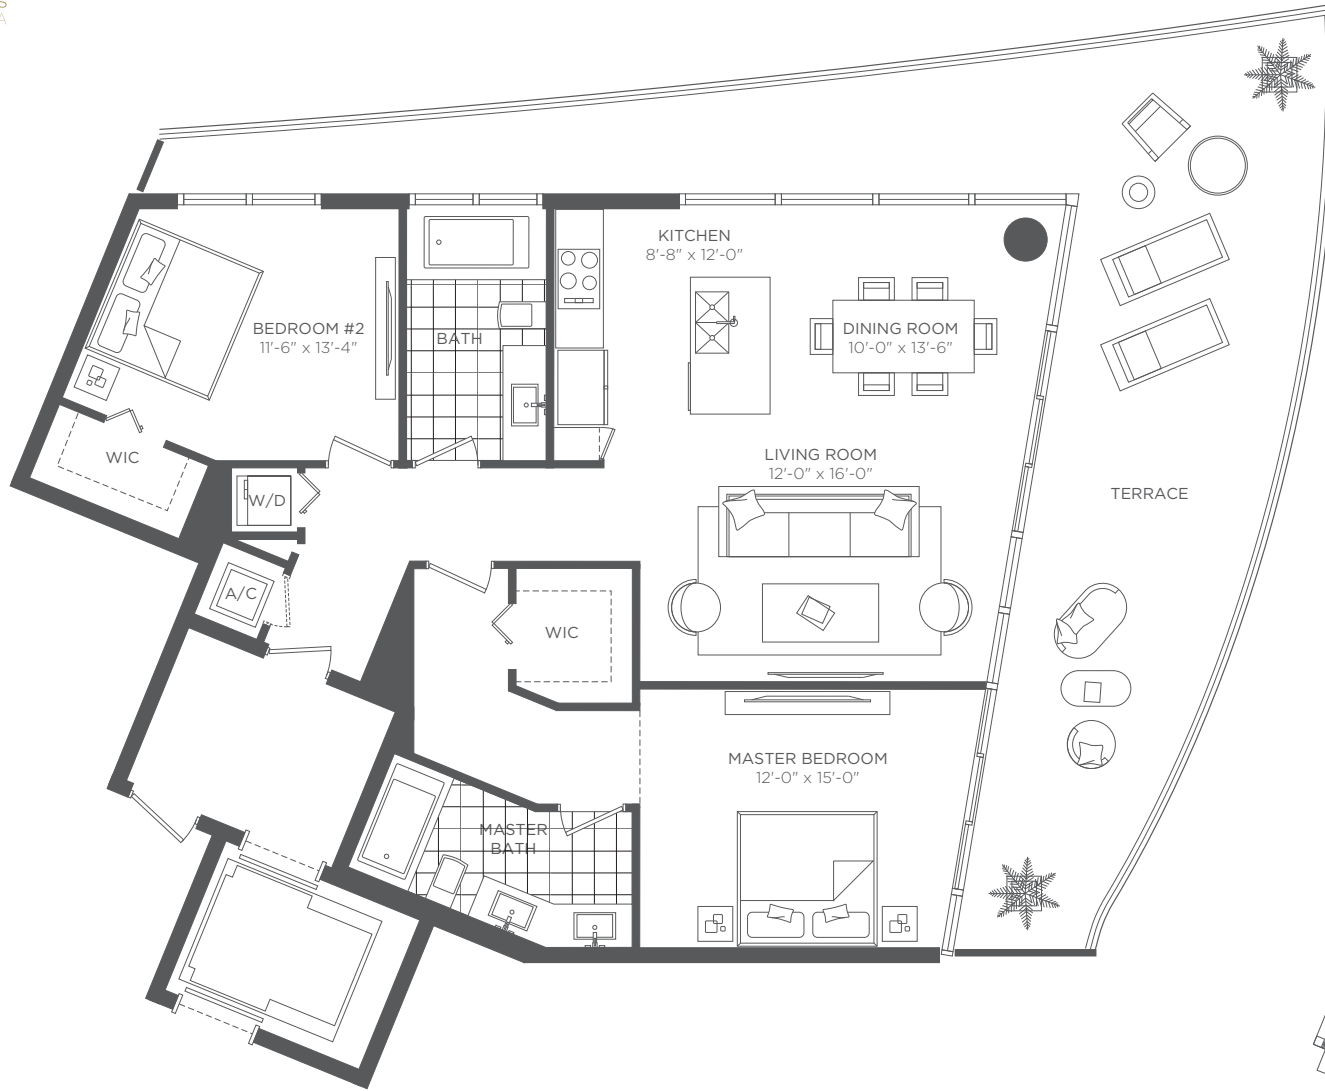

HYDE RESORT & RESIDENCES
HOLLYWOOD FLORIDA

RESIDENCE 02
2 BEDROOMS 2 BATHS

| | |
|-------------------|--------------|
| A/C INTERIOR AREA | 1,380 SQ.FT. |
| TERRACE AREA | 670 SQ.FT. |
| TOTAL RESIDENCE | 2,050 SQ.FT. |