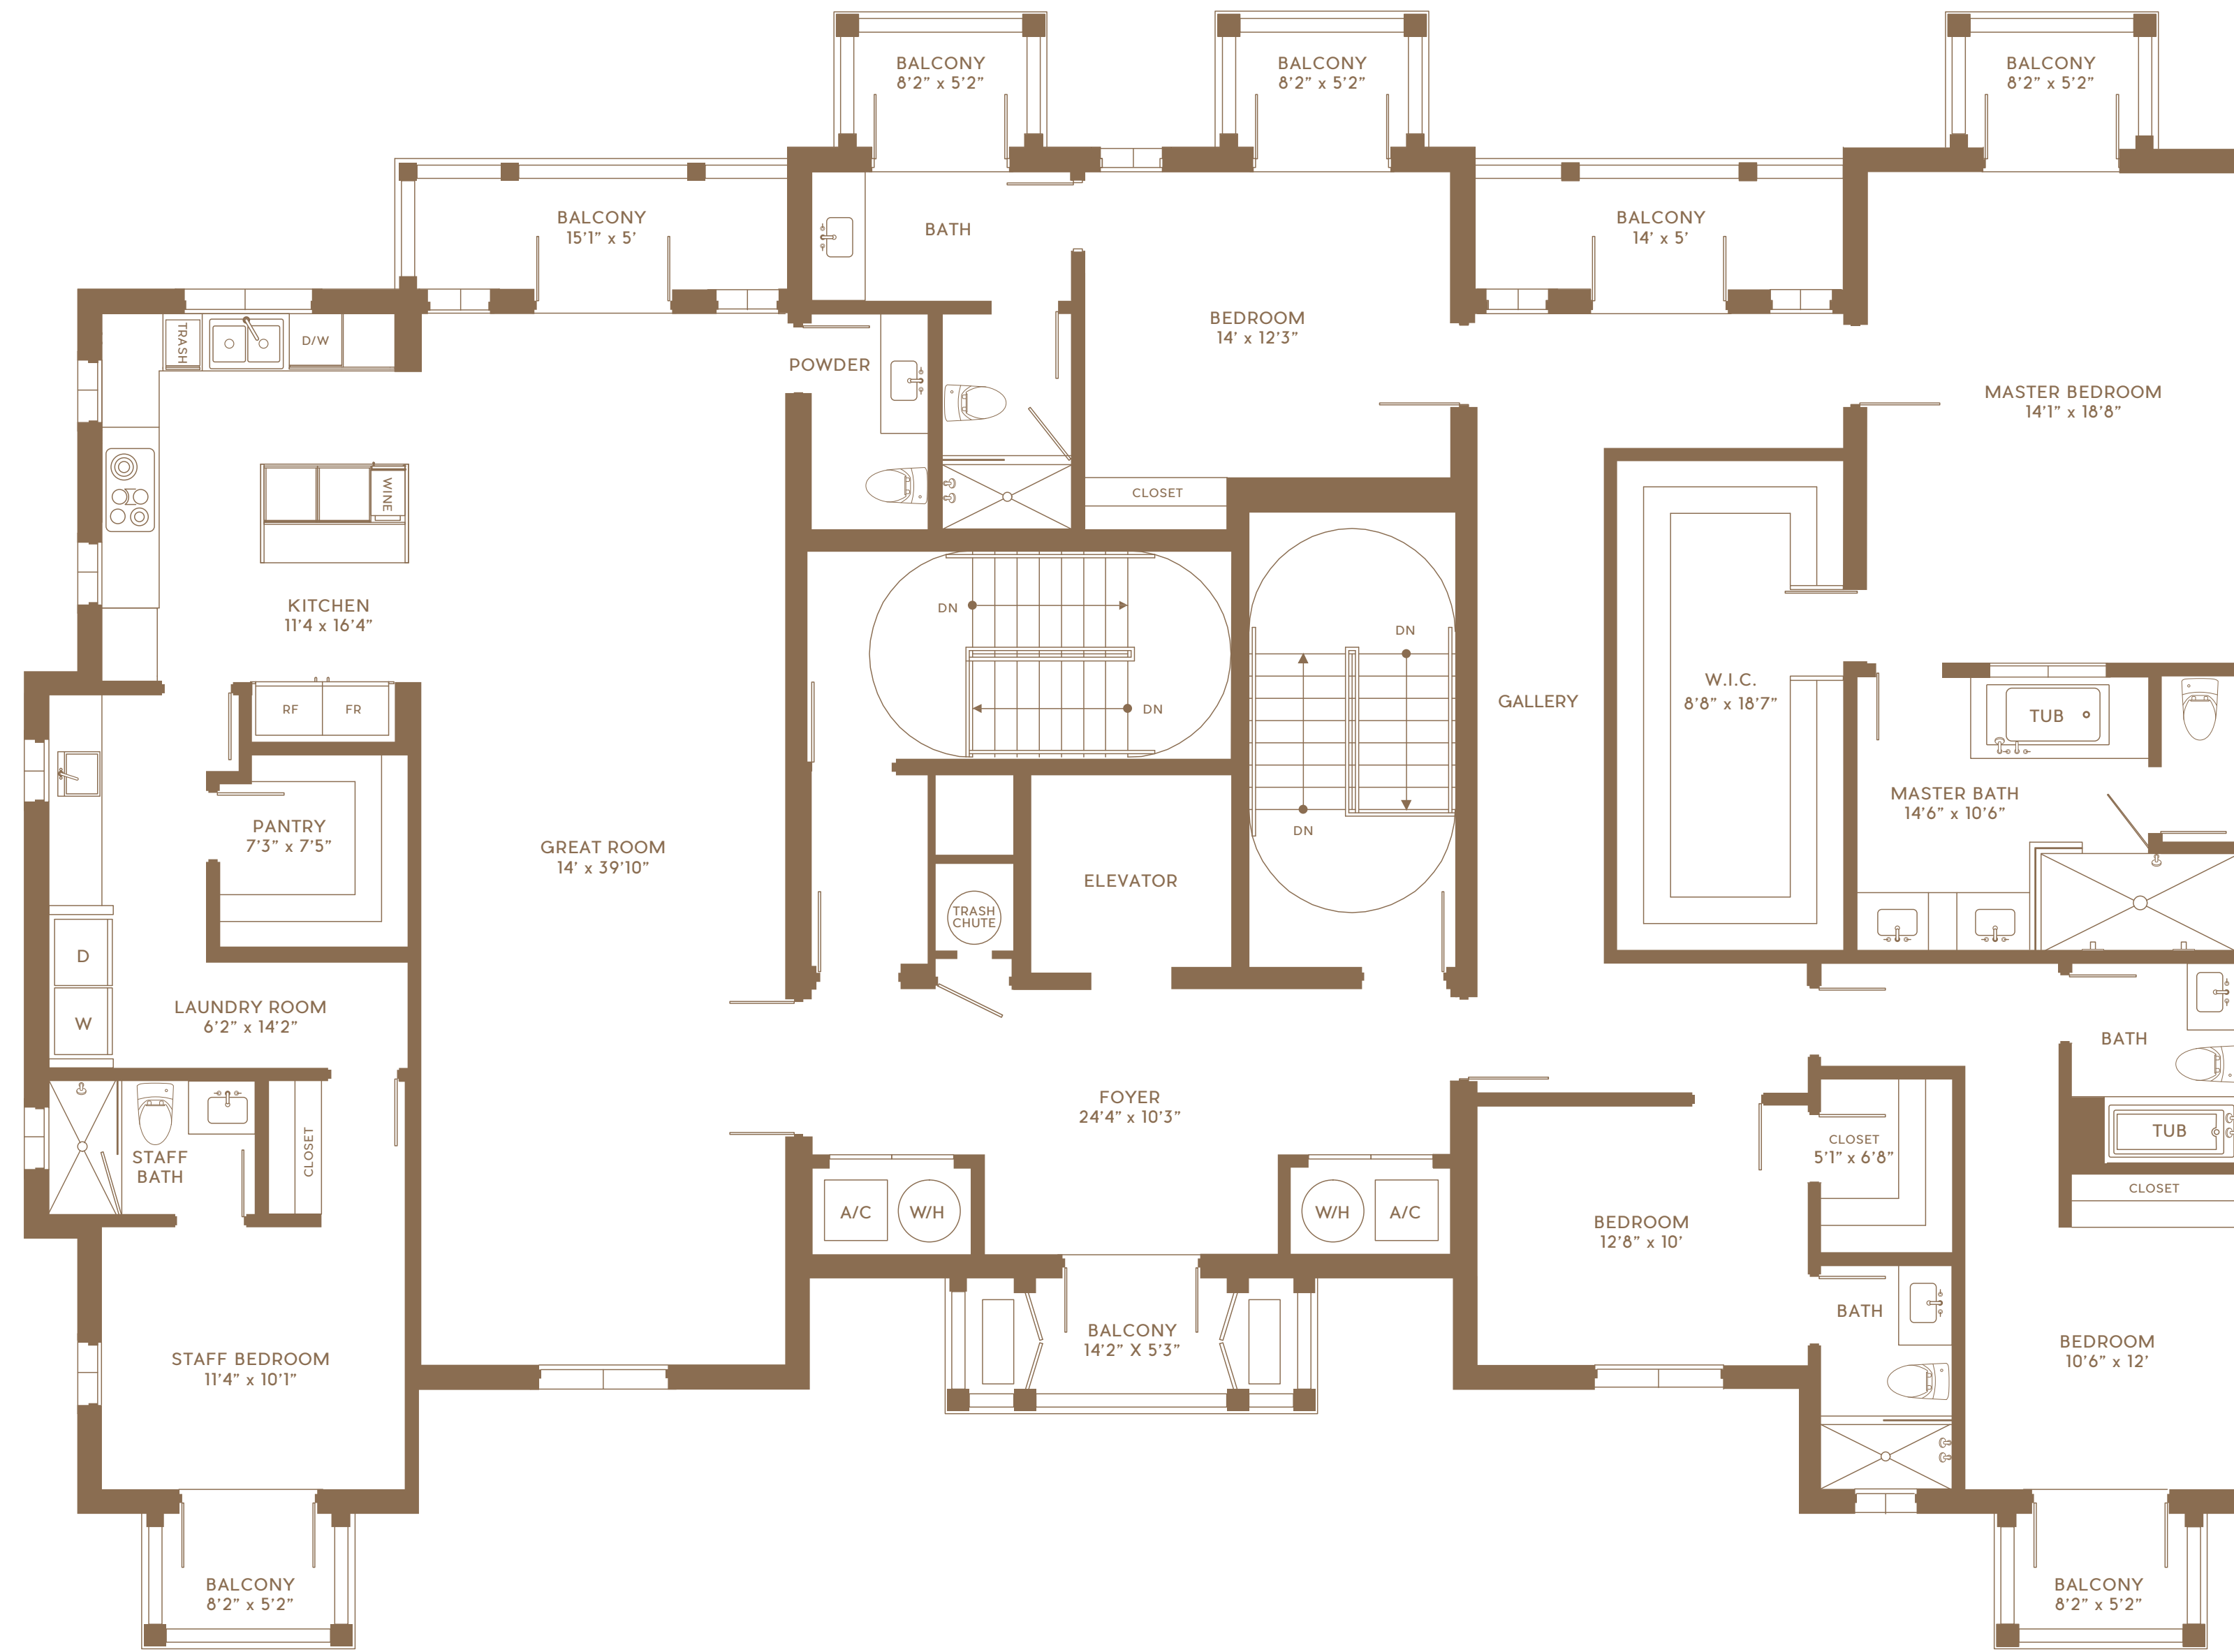

FLAT B SOUTH

5 BEDROOMS • 5.5 BATHS

Interior Area	3,251 Sq Ft
Climate Controlled Storage	207 Sq Ft
TOTAL A/C	3,458 Sq Ft
Terrace/Balcony	390 Sq Ft
TOTAL NON A/C	390 Sq Ft
GRAND TOTAL	3,848 Sq Ft

On 2nd Floor

FLAT C NORTH

5 BEDROOMS • 4.5 BATHS

Interior Area	3,251 Sq Ft
Climate Controlled Storage	207 Sq Ft
TOTAL A/C	3,458 Sq Ft

Terrace/Balcony	390 Sq Ft
TOTAL NON A/C	390 Sq Ft

GRAND TOTAL 3,848 Sq Ft

On 2nd Floor