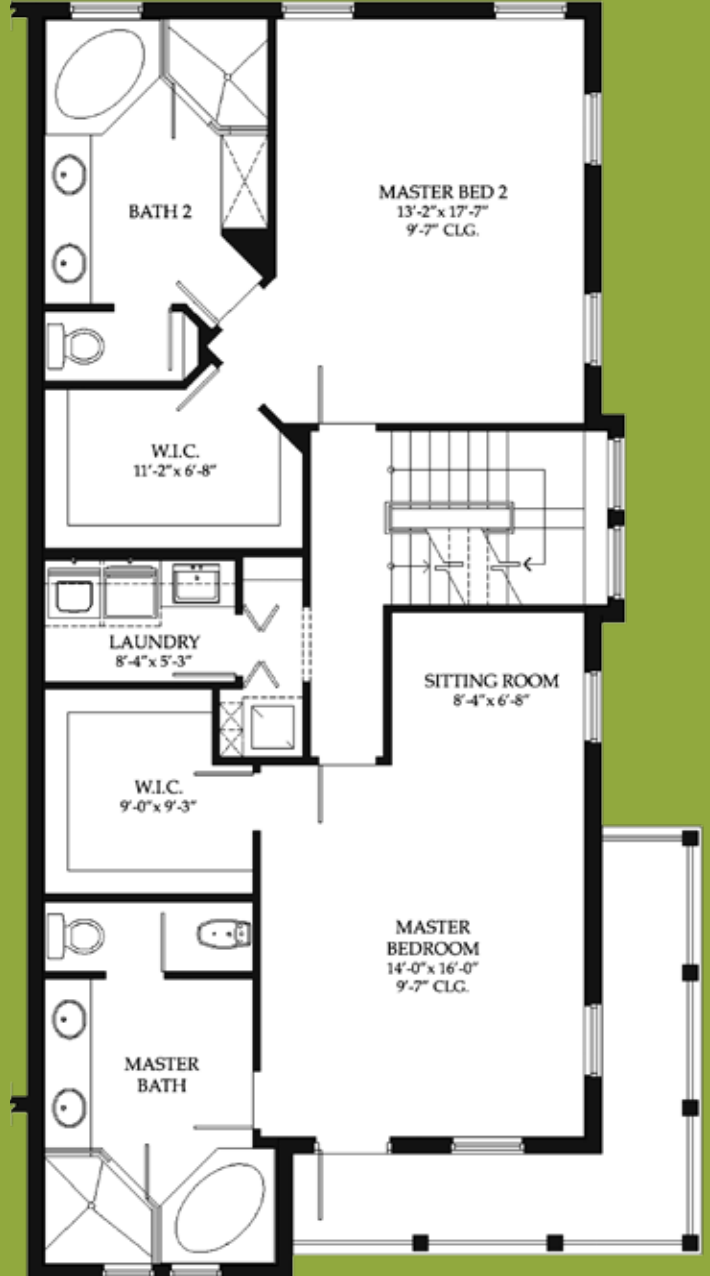

SECOND FLOOR
2 MASTER SUITES LAYOUT

Please note Oral representations cannot be relied upon as correctly stating representations of the seller. For correct representations, make reference to the documents required by section 718 706, Florida Statutes, to be furnished by a seller to a buyer or lessee. All advertising, promotional materials, architectural renderings, specifications and site plans are preliminary nature and are subject to change by Seller without notice. The renderings contained herein are artist's impressions, conceptual interpretations, proposed only and merely intended as Illustrations. The Seller reserves the right to modify, revise or withdraw any or all of same in its sole discretion and without prior notice. All improvements, design and construction are subject to first obtaining permits and approvals for same by the relevant authorities. This is not an offer to sell, or solicitation of offers to buy.