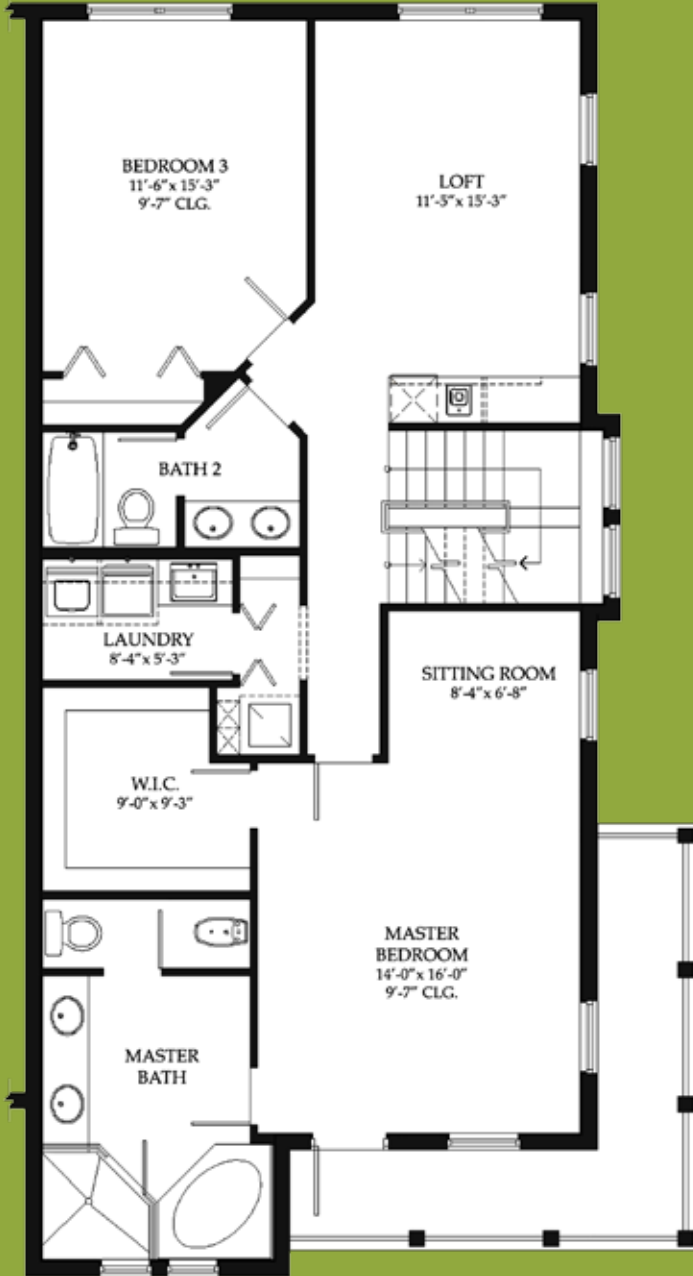

A/C AREA	1,998 SQ.FT.
GARAGE	506 SQ.FT.
TOTAL AREA	2,504 SQ.FT.

FIRST FLOOR

SECOND FLOOR
3 BEDROOM LAYOUT

Please note Oral representations cannot be relied upon as correctly stating representations of the seller. For correct representations, make reference to the documents required by section 718 706, Florida Statutes, to be furnished by a seller to a buyer or lessee. All advertising, promotional materials, architectural renderings, specifications and site plans are preliminary nature and are subject to change by Seller without notice. The renderings contained herein are artist's impressions, conceptual interpretations, proposed only and merely intended as Illustrations. The Seller reserves the right to modify, revise or withdraw any or all of same in its sole discretion and without prior notice. All improvements, design and construction are subject to first obtaining permits and approvals for same by the relevant authorities. This is not an offer to sell, or solicitation of offers to buy.

ROOF DECK
FAMILY ROOM

ROOF DECK
GUEST SUITE