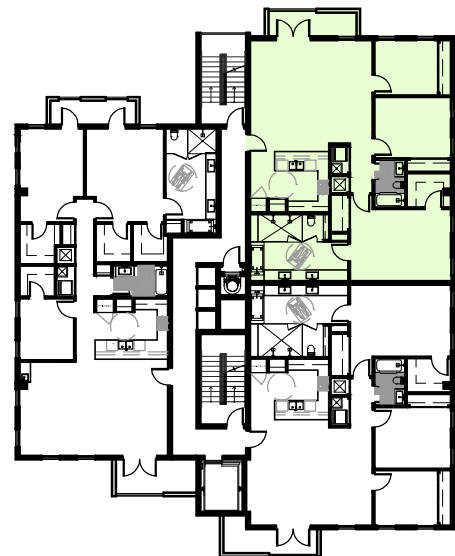

2 UNIT 03 - 2nd, 3rd, 4th & 5th FLOOR

AREA= 1,678 S.F

SCALE: 3/16" = 1'-0"

1 KEY PLAN

SCALE: 1/32" = 1'-0"